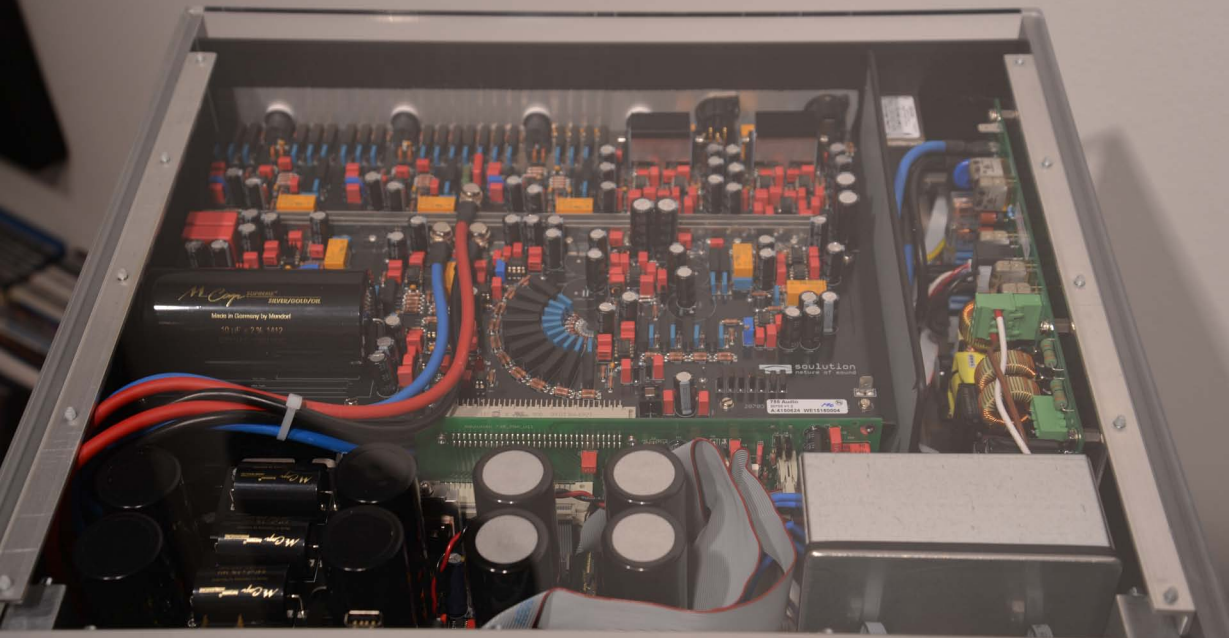

power mute standby

input

volume

MCP
MADE IN GERMANY BY MURPHREE
101 E. 7th St. 1812

solution
PART OF A SERIES

MCP

MCP

MCP